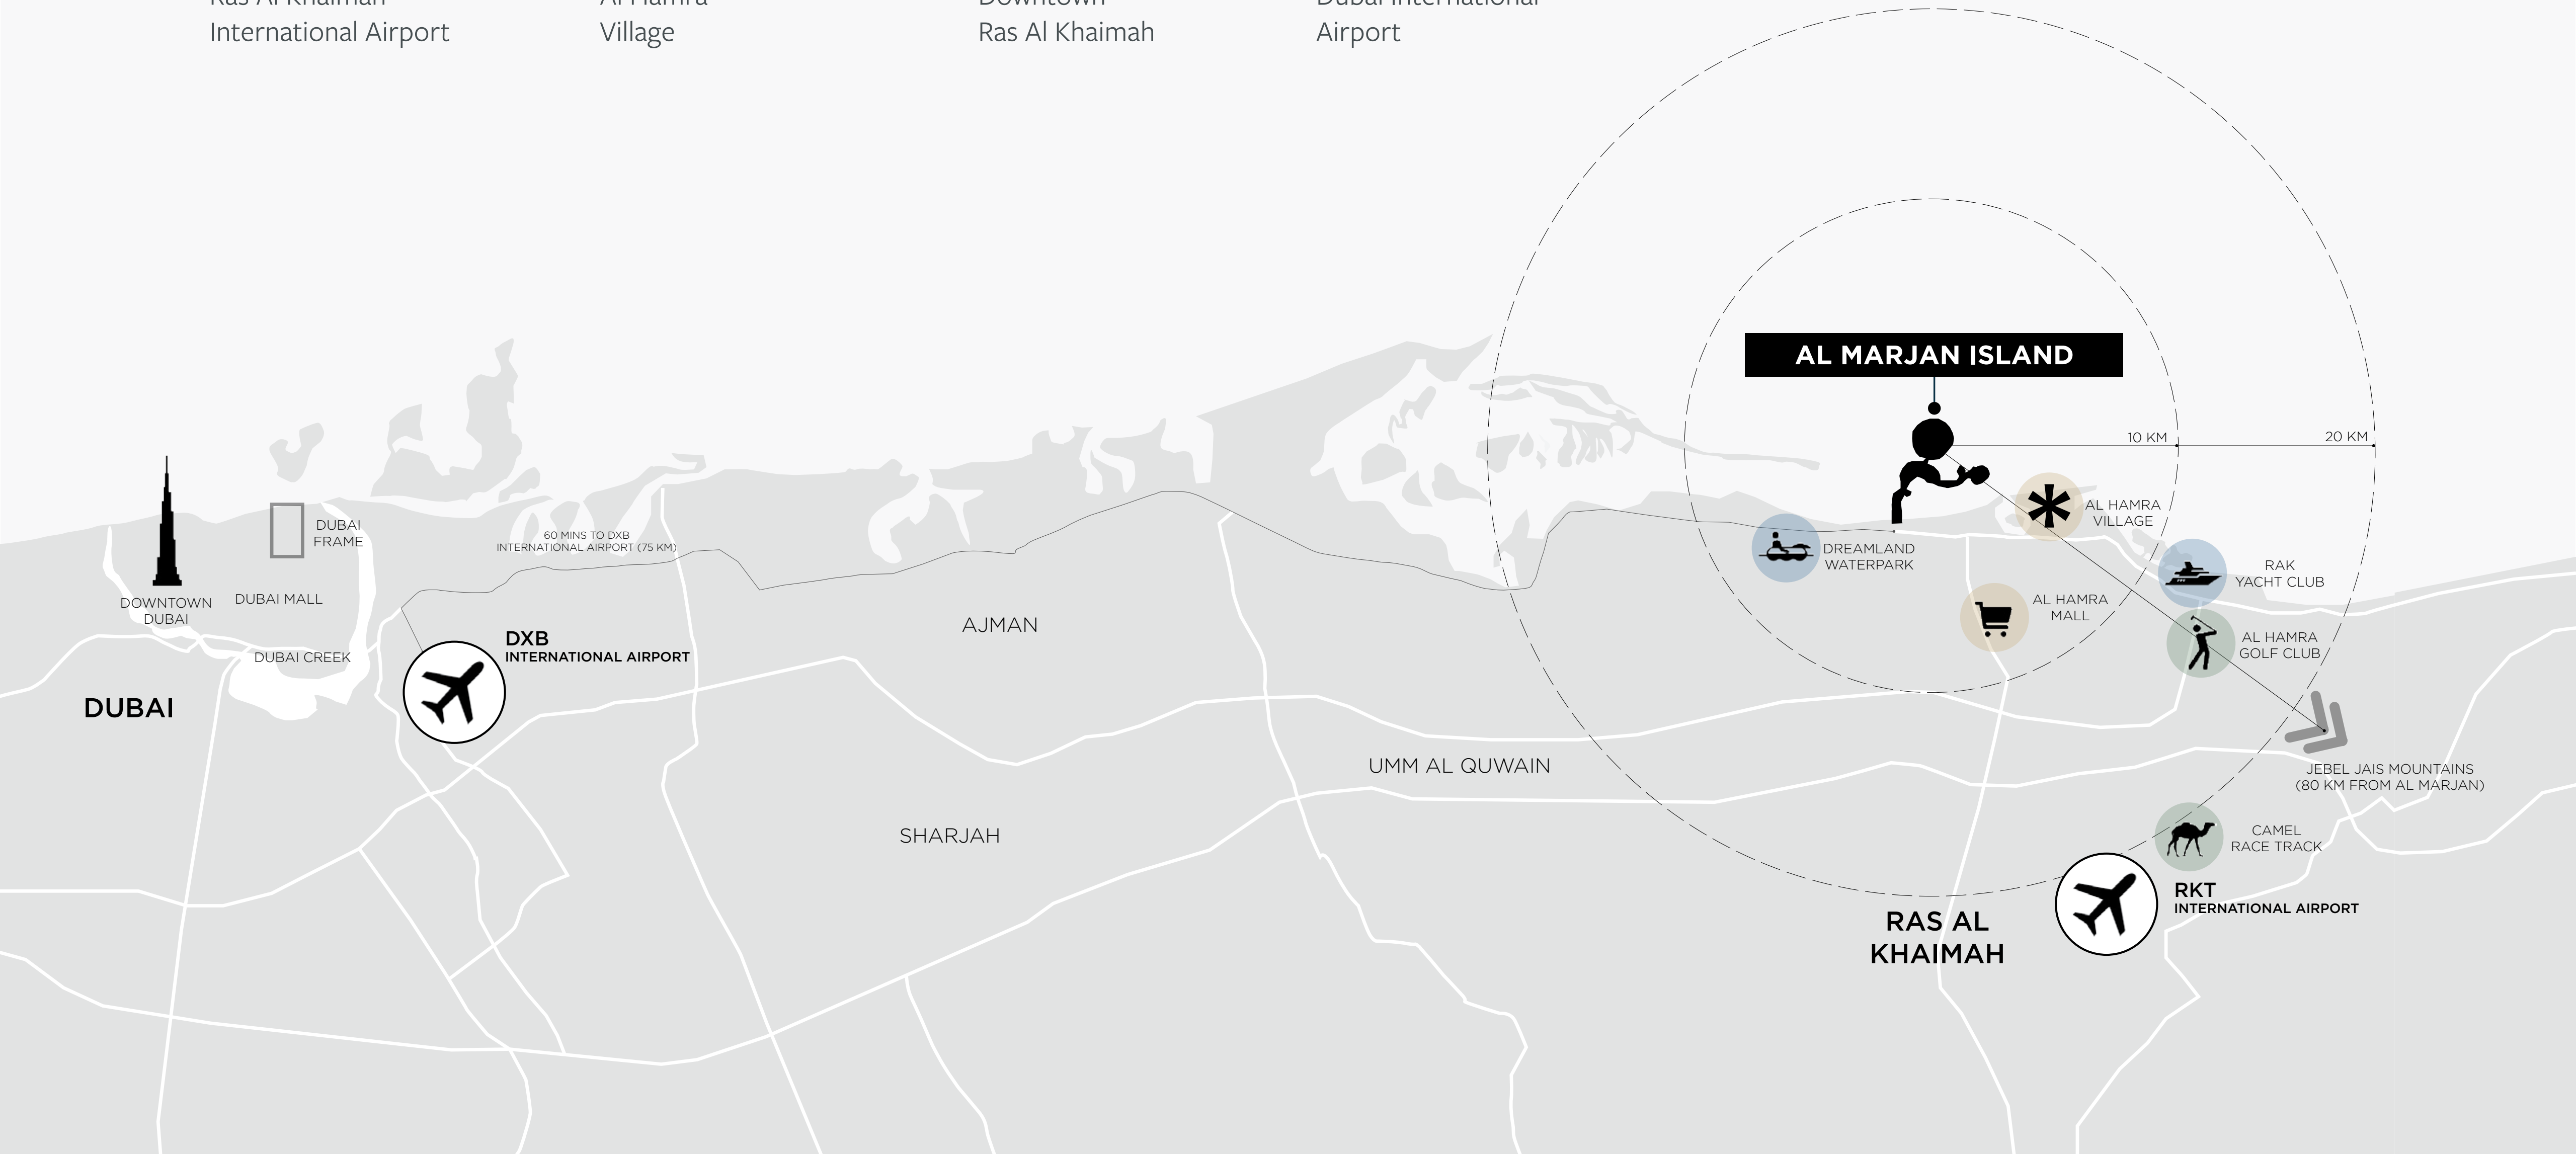

# Al Marjan Island

A masterpiece of Ras Al Khaimah, unfolds like a luxurious tapestry along the shores of the Arabian Gulf. It's where the Emirate's vision of becoming a vibrant business and leisure paradise turns into reality.

# Ras Al Khaimah's Most Refined Seaside Haven

Renowned for setting a world record with the 'Largest aerial firework shell', Al Marjan Island sparkles on the global stage, symbolizing a fusion of opulent living with the untouched allure of nature.

15 minutes

Ras Al Khaimah  
International Airport

10 minutes

Al Hamra  
Village

33 minutes

Downtown  
Ras Al Khaimah

45 minutes

Dubai International  
Airport

Al Marjan Island